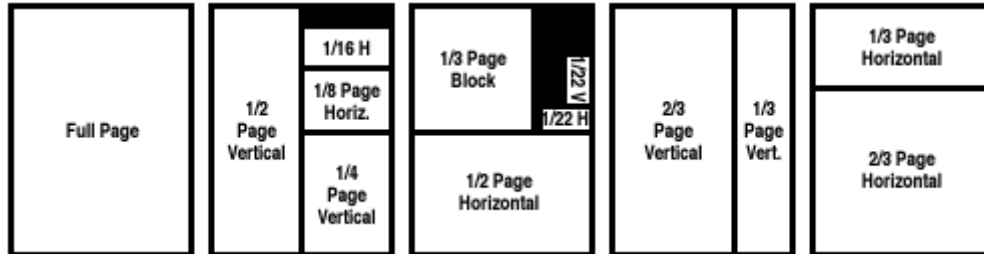

ADVERTISING

CNNW can help your organization gain exposure!

Monthly Advertising Rates

[Download PDF version of this page](#)

AD SIZE	WIDTH	DEPTH	1 TIME	3-6 TIMES	7+ TIMES
Full Page	10-1/4"	15-3/4"	\$1152	\$1104 each	\$1056 each
2/3 Page Vertical	6-3/4"	15-3/4"	756	724	693
2/3 Page Horizontal	10-1/4"	10-1/2"	756	724	693
1/2 Page Vertical	5"	15-3/4"	576	552	528
1/2 Page Horizontal	10-1/4"	8"	576	552	528
1/3 Page Horizontal	10-1/4"	5-1/2"	384	368	352
1/3 Page Vertical	3-1/4"	15-3/4"	384	368	352
1/3 Page Block	6-3/4"	8"	384	368	352
1/4 Page Vertical	5"	8"	288	276	264
1/8 Page Horizontal	5"	4"	144	138	132
1/16 Page Horizontal	5"	2"	72	69	66
1/22 Page H. (Biz card)	3-1/4"	2"	48	46	44
1/22 Page Vertical	1-1/2"	4"	48	46	44

OPEN RATE

\$12 per column inch (6 col. format).

Column widths: 1 col.: 1-1/2"; 2 col.: 3-1/4"; 3 col.: 5"; 4 col.: 6-3/4"; 5 col.: 8-1/2"; 6 col.: 10-1/4".

SPECIAL AD SECTIONS

Marketplace is a feature providing business and professional listings in a "phone book" style format. Ads must be placed in at least 6 consecutive issues. Listings are \$15 each.