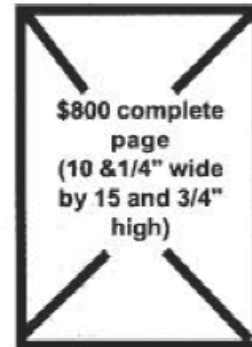

\$275 basic display
(10 & 1/4" wide
by 5 "high)

OR

\$275 mixed display
(also 10 & 1/4" wide
by 5" high, but
includes 4" square
photo, logo and
your script of up to
250 words)

\$135 smaller
display
(5" wide
by 5 "high)

\$800 complete
page
(10 & 1/4" wide
by 15 and 3/4"
high)

Ad sizes & rates for Christian Schools (March and August) and Christian Camps and Retreats (April)

\$275 basic display
(10 & 1/4" wide
by 5 "high)

OR

\$275 mixed display
(also 10 & 1/4" wide
by 5" high, but
includes 4" square
photo, logo and your
script of up to
250 words)

\$135 smaller
display
(5" wide
by 5 "high)

\$800 complete
page
(10 & 1/4" wide
by 15 and 3/4"
high)