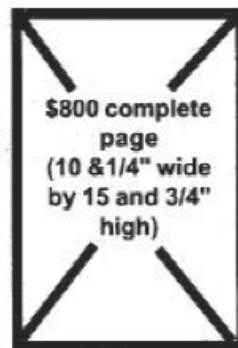

\$275 basic display
(10 & 1/4" wide
by 5 "high)

OR

\$275 mixed display
(also 10 & 1/4" wide
by 5" high, but
includes 4" square
photo, logo and
your script of up to
250 words)

\$135 smaller
display
(5" wide
by 5 "high)

\$800 complete
page
(10 & 1/4" wide
by 15 and 3/4"
high)

Ad sizes & rates for Christian Schools (March and August) and Christian Camps and Retreats (April)

\$275 basic display
(10 & 1/4" wide
by 5 "high)

OR

\$275 mixed display
(also 10 & 1/4" wide
by 5" high, but
includes 4" square
photo, logo and your
script of up to
250 words)

\$135 smaller
display
(5" wide
by 5 "high)

\$800 complete
page
(10 & 1/4" wide
by 15 and 3/4"
high)